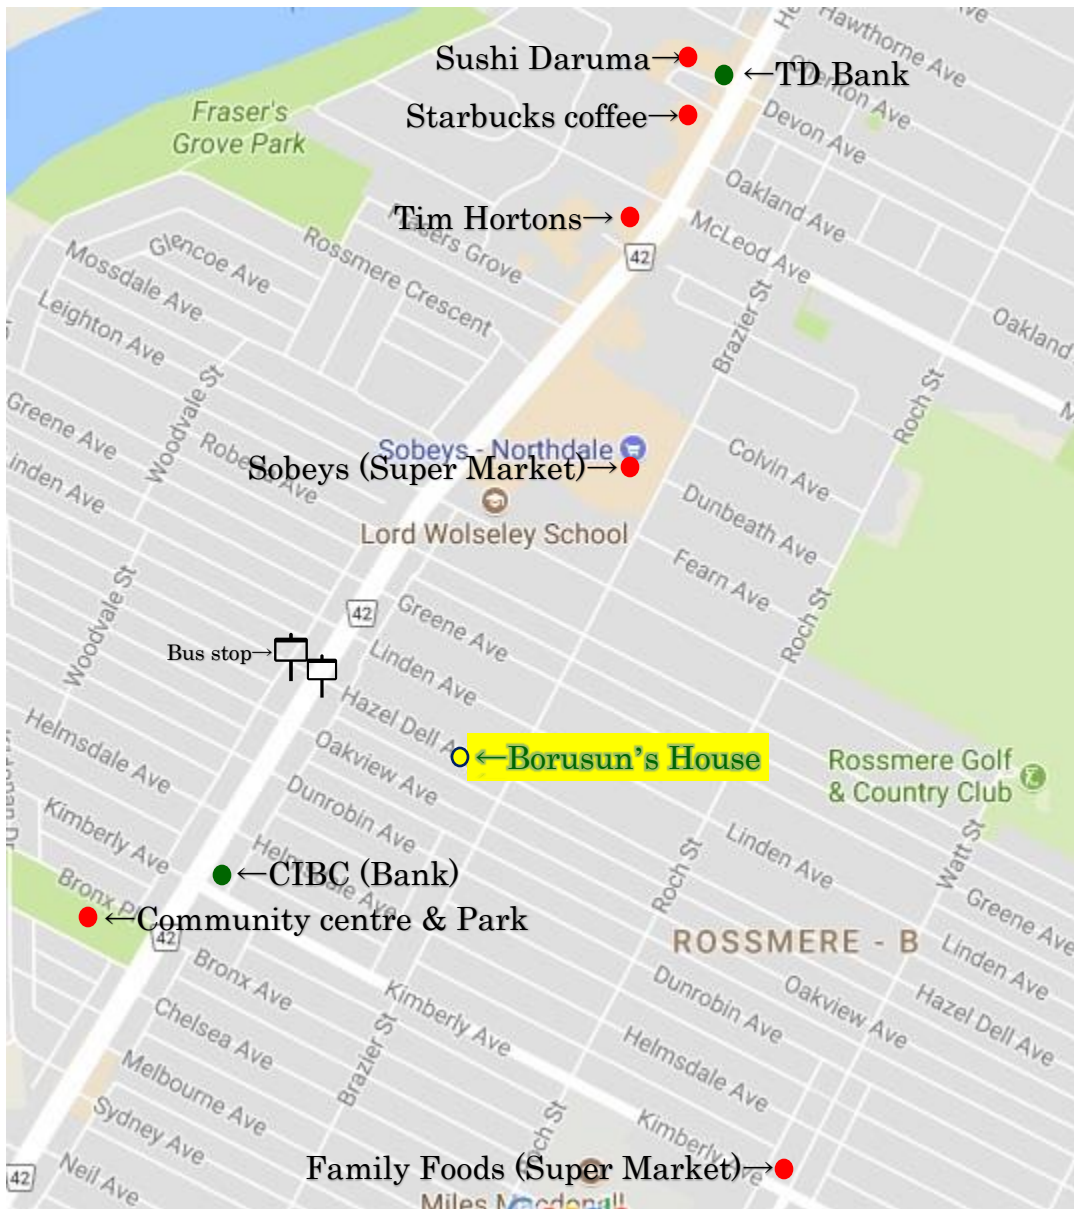

Vicinity Map

From Hazel Dell bus stop to	Riding time	Bus route	Memo
Portage Place or MTS centre	22 min	11	Down Town, Service Canada, Winnipeg Jets
Polo Park (Shopping Mall)	45 min	11	Huge Shopping Mall, Buffet,
Kildonan Place (Shopping Mall)	28 min	90	Super Store, Walmart, Costco, etc.
Rent a car (250 Henderson Hwy)	11 min	11	Enterprise rent a car (204) 667-9997